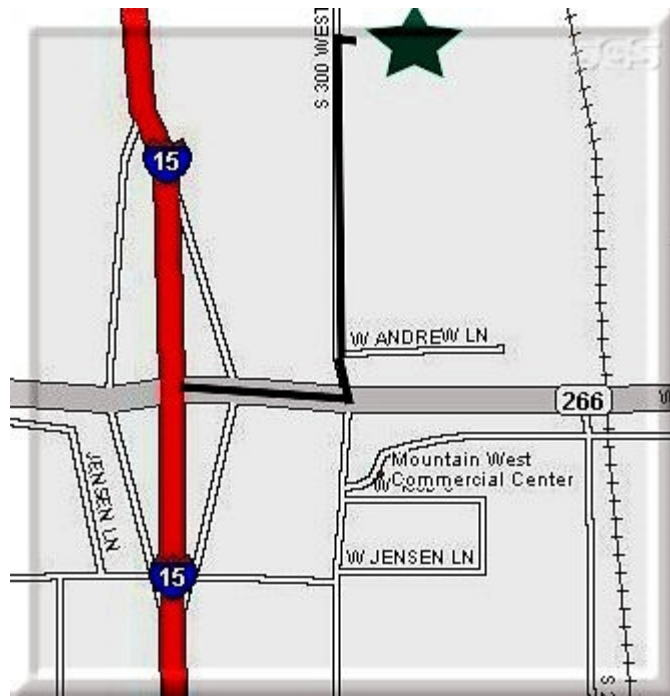

St. George Steel Fabrication - North
4315 South 300 West
Murray, Utah 84107
(801) 262-1541

South-bound I-15:

Take 4500 South Exit to stop sign. Turn left.
Go to 300 West and turn left. St. George Steel
is on the right side located at 4315 So.

North-bound I-15:

Take 4500 South Exit to stop sign. Turn right.
Go to 300 West and turn left. St. George Steel
is on the right side located at 4315 So.